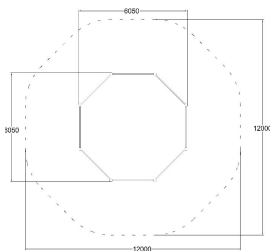

Q16045

COWBERRY BIRD NEST + 4 SEAT SWING

Artificial turf and balls not included

Impact area, m ²	67
Max. free fall height, mm	1400
Safety info	EN 1176-1, 2 TÜV