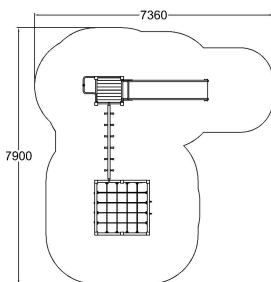

# PLAY TOWER AND CLIMBING

Impact area, m <sup>2</sup>	40
Max. free fall height, mm	1470
Safety info	EN 1176-1, 3 TÜV
Ropes	●