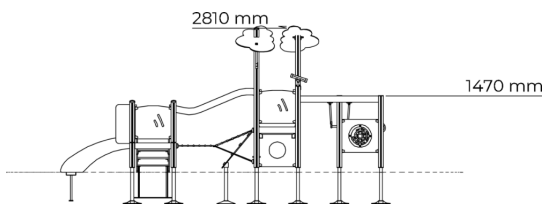

-  Balancing  
3
-  Bridges  
2
-  Climbing  
4
-  Dynamic  
2
-  Meeting points  
4
-  Play panels  
5
-  Slides  
1
-  Towers  
4

User age	1+
Product length, mm	6230
Product width, mm	4770
Product height, mm	2810
Impact area, m <sup>2</sup>	43
Falling space, m <sup>2</sup>	51
Max. free fall height, mm	1470
Safety info	EN 1176-1, 3 TÜV
Ropes	