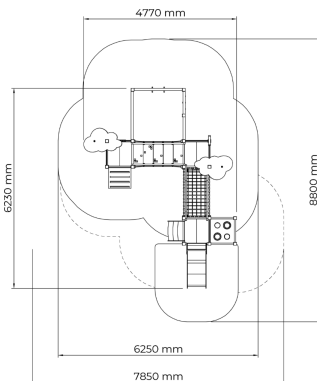

-  Balancing  
3
-  Bridges  
2
-  Climbing  
4
-  Dynamic  
2
-  Meeting points  
4
-  Play panels  
5
-  Slides  
1
-  Towers  
4

User age	1+
Product length, mm	6230
Product width, mm	4770
Product height, mm	2810
Impact area, m <sup>2</sup>	43
Falling space, m <sup>2</sup>	51
Max. free fall height, mm	1470
Safety info	EN 1176-1, 3 TÜV
Ropes	