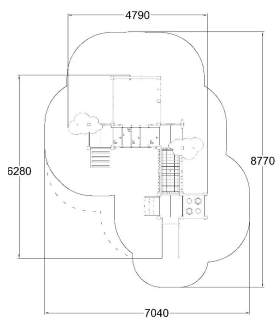

-  Bridges
2
-  Climbing
2
-  Exercising
2
-  Play panels
5
-  Slides
1

User age	1+
Impact area, m ²	42.5
Falling space, m ²	45
Max. free fall height, mm	1000
Safety info	EN 1176-1, 3 TÜV
Ropes	