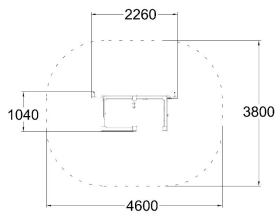

TODDLER FEEL-GOOD STATION

-  Crawling
1
-  Meeting points
1
-  Play panels
6
-  Towers
1

User age	1+
Safety info	EN 1176-1 TÜV