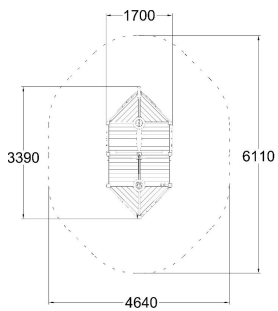

	Meeting points 3
	Play panels 5
	Towers 1

User age	1+
Max. free fall height, mm	570
Safety info	EN 1176-1 TÜV