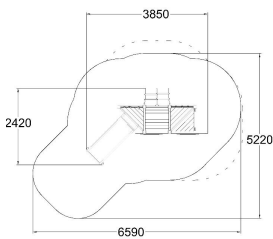

-  Balancing
1
-  Climbing
2
-  Meeting points
1
-  Play panels
3
-  Towers
1

User age	1+
Impact area, m ²	22
Max. free fall height, mm	1000
Safety info	EN 1176-1, (3) TÜV
Ropes	