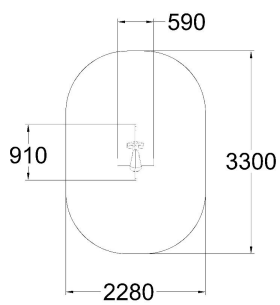

-  Balancing  
2
-  Bridges  
4
-  Climbing  
5
-  Crawling  
2
-  Meeting points  
6
-  Play panels  
11
-  Roofs  
3
-  Slides  
2
-  Towers  
4

User age	1+
Impact area, m <sup>2</sup>	50
Max. free fall height, mm	1000
Safety info	EN 1176-1, (3) TÜV
Ropes	