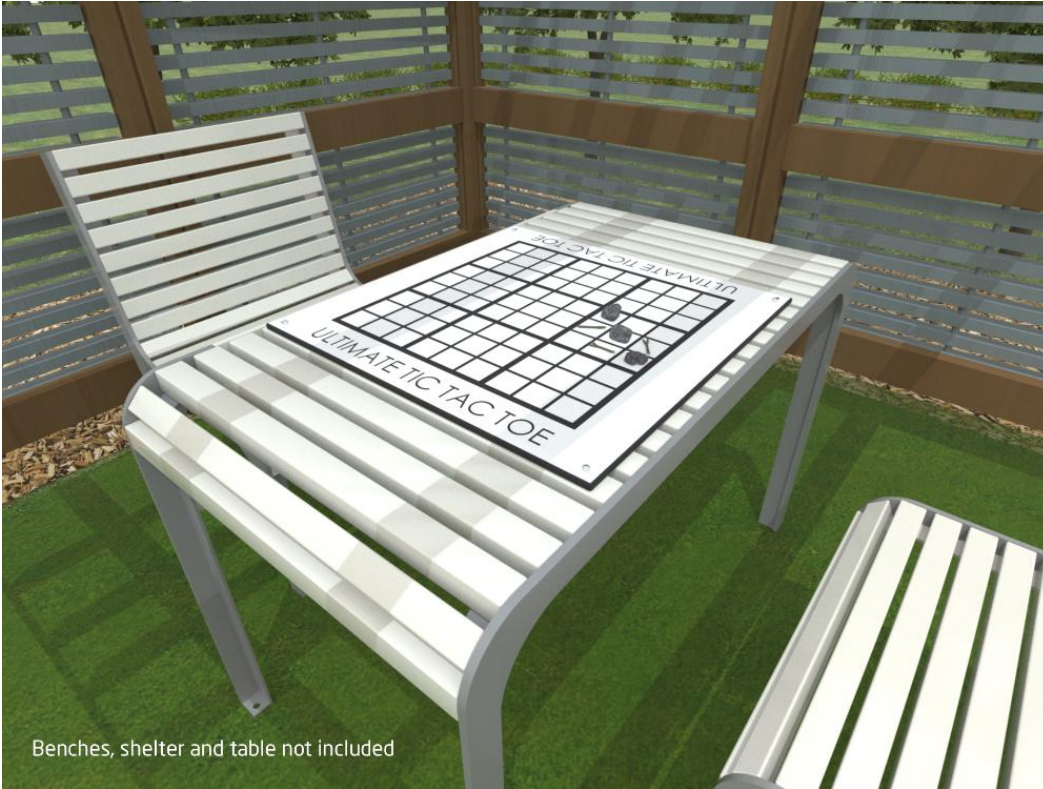

# SISU FITNESS FRAME

Product length, mm	5310
Product width, mm	2705
Product height, mm	4205
Impact area, m <sup>2</sup>	46
Falling space, m <sup>2</sup>	46
Max. free fall height, mm	2750
Safety info	EN 16630, EN 1176-1 TÜV