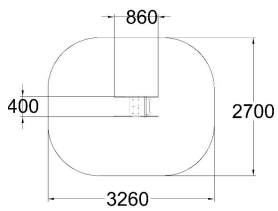

**BEAUTIFUL BUTTERFLY**

User age	+1
Number of users	1
Max. free fall height, mm	600
Safety info	EN 1176-1, 6 TÜV