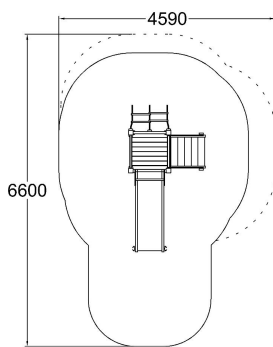

-  Climbing
1
-  Meeting points
1
-  Slides
1
-  Towers
1

User age	1+
Product length, mm	3100
Product width, mm	1630
Product height, mm	1690
Impact area, m ²	19
Falling space, m ²	23
Height required, mm	2690
Max. free fall height, mm	1000
Safety info	EN 1176-1, 3 TÜV : 2017
Ropes	