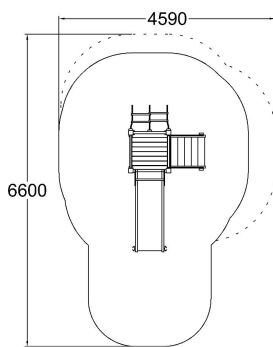

 Climbing
1

 Meeting points
1

 Slides
1

 Towers
1

| | |
|-------------------------------|---|
| User age | 1+ |
| Product length, mm | 3100 |
| Product width, mm | 1630 |
| Product height, mm | 1690 |
| Impact area, m ² | 19 |
| Falling space, m ² | 23 |
| Height required, mm | 2690 |
| Max. free fall height, mm | 1000 |
| Safety info | EN 1176-1, 3 TÜV |
| Ropes |  |