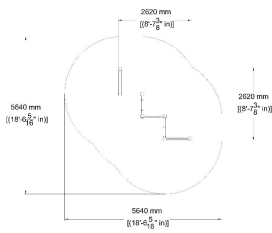

Q15827

CLIMBING PLAY

User age	3+
Number of users	4
Product length, mm	2620
Product width, mm	2620
Product height, mm	2300
Impact area, m <sup>2</sup>	23.8
Falling space, m <sup>2</sup>	23.8
Max. free fall height, mm	2300
Safety info	EN 1176-1 TÜV
Ropes	