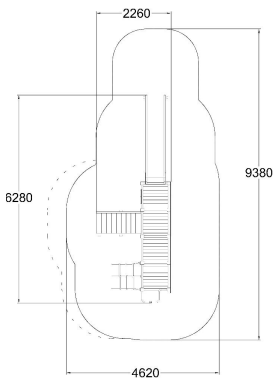

Q15816

SALOON AND SHERIFF'S OFFICE

Impact area, m <sup>2</sup>	34
Max. free fall height, mm	1470
Safety info	EN 1176-1, (3) TÜV
Ropes	☹