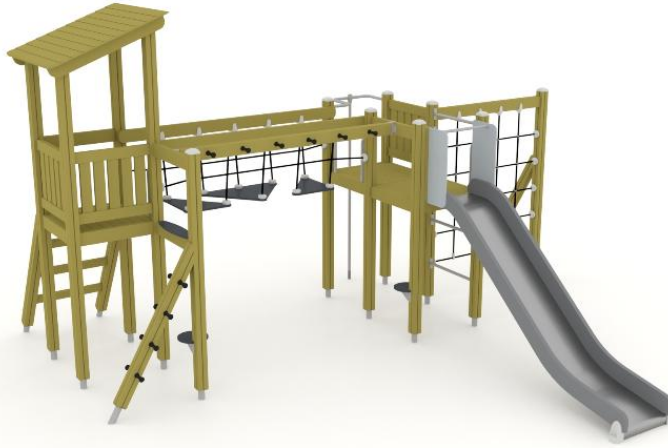

	Bridges 1
	Climbing 2
	Exercising 1
	Roofs 1
	Slides 2

User age	4
Max. free fall height, mm	2190
Safety info	EN 1176-1, 3 TÜV
Ropes	