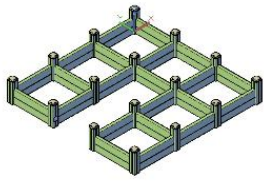

**EXPERIENCE PATH****ALTERNATIVE LAYOUTS**

User age	1+
Number of users	7
Product length, mm	5700
Product width, mm	900
Product height, mm	350
Falling space, m <sup>2</sup>	35
Height required, mm	2500
Max. free fall height, mm	240
Safety info	EN 1176-1 TÜV