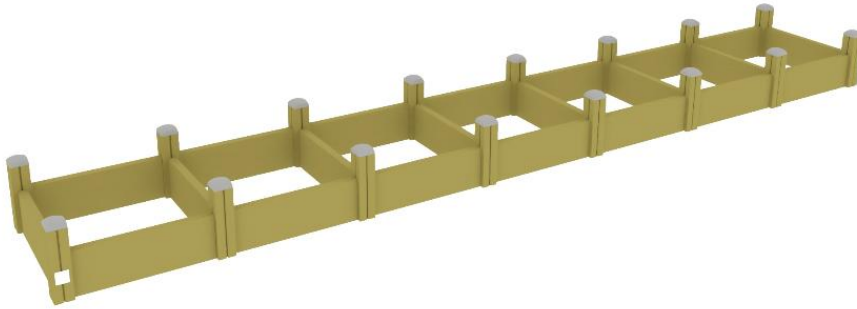

**EXPERIENCE PATH****ALTERNATIVE LAYOUTS**

User age	1+
Number of users	7
Product length, mm	5700
Product width, mm	900
Product height, mm	350
Falling space, m <sup>2</sup>	35
Height required, mm	2500
Max. free fall height, mm	240
Safety info	EN 1176-1 TÜV