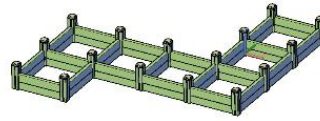

**EXPERIENCE PATH****ALTERNATIVE LAYOUTS**

User age	1+
Number of users	7
Product length, mm	5700
Product width, mm	900
Product height, mm	350
Falling space, m <sup>2</sup>	35
Height required, mm	2500
Max. free fall height, mm	240
Safety info	EN 1176-1 TÜV