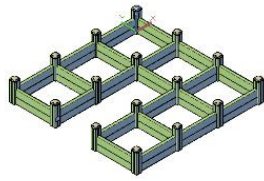

**EXPERIENCE PATH****ALTERNATIVE LAYOUTS**

User age	1+
Number of users	7
Product length, mm	5700
Product width, mm	900
Product height, mm	350
Falling space, m <sup>2</sup>	35
Height required, mm	2500
Max. free fall height, mm	240
Safety info	EN 1176-1 TÜV