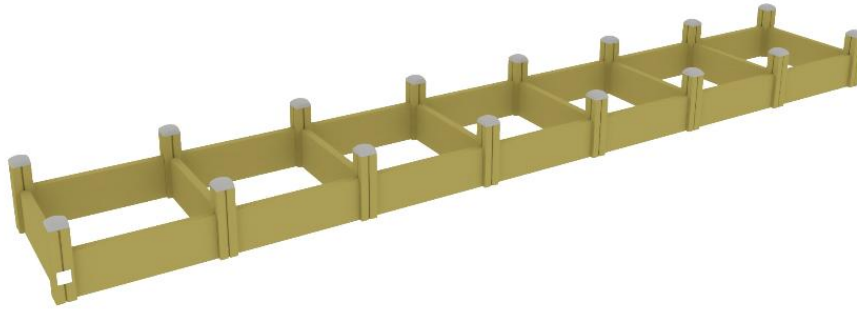

**EXPERIENCE PATH****ALTERNATIVE LAYOUTS**

User age	1+
Number of users	7
Product length, mm	5700
Product width, mm	900
Product height, mm	350
Falling space, m <sup>2</sup>	35
Height required, mm	2500
Max. free fall height, mm	240
Safety info	EN 1176-1 TÜV