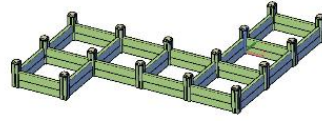

**EXPERIENCE PATH****ALTERNATIVE LAYOUTS**

User age	1+
Number of users	7
Product length, mm	5700
Product width, mm	900
Product height, mm	350
Falling space, m <sup>2</sup>	35
Height required, mm	2500
Max. free fall height, mm	240
Safety info	EN 1176-1 TÜV