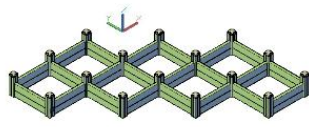

**EXPERIENCE PATH****ALTERNATIVE LAYOUTS**

User age	1+
Number of users	7
Product length, mm	5700
Product width, mm	900
Product height, mm	350
Falling space, m <sup>2</sup>	35
Height required, mm	2500
Max. free fall height, mm	240
Safety info	EN 1176-1 TÜV