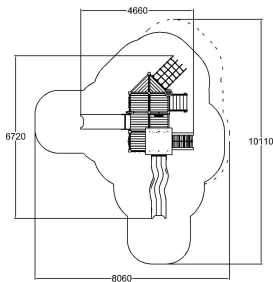

-  Climbing
3
-  Meeting points
2
-  Play panels
9
-  Roofs
1
-  Slides
2
-  Towers
1

User age	1+
Number of users	20
Product length, mm	6730
Product width, mm	4670
Product height, mm	3340
Impact area, m ²	44
Falling space, m ²	48
Height required, mm	4340
Max. free fall height, mm	1470
Safety info	EN 1176-1, 3 TÜV