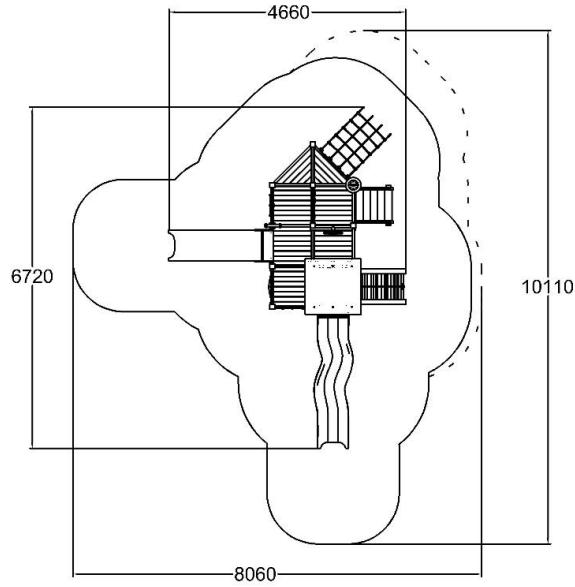

-  Climbing
3
-  Meeting points
2
-  Play panels
9
-  Roofs
1
-  Slides
2
-  Towers
1

User age	1+
Number of users	20
Product length, mm	6730
Product width, mm	4670
Product height, mm	3340
Impact area, m ²	44
Falling space, m ²	48
Height required, mm	4340
Max. free fall height, mm	1470
Safety info	EN 1176-1, 3 TÜV