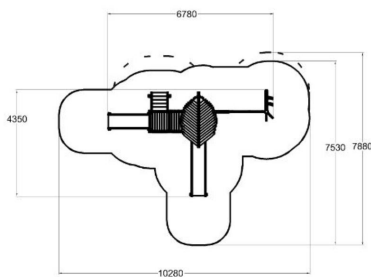

-  Climbing
2
-  Play panels
1
-  Roofs
1
-  Slides
2

User age	1+
Number of users	10
Impact area, m ²	44.3
Falling space, m ²	47
Max. free fall height, mm	1970
Safety info	EN 1176-1, 3 TÜV