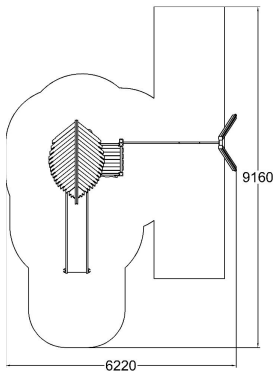

-  Climbing  
2
-  Meeting points  
1
-  Roofs  
1
-  Slides  
2
-  Swinging  
1

User age	4+
Number of users	10
Product length, mm	4280
Product width, mm	4760
Product height, mm	3820
Impact area, m <sup>2</sup>	37.4
Falling space, m <sup>2</sup>	37.4
Safety info	EN 1176-1:2017, -2:2020, -3:2017