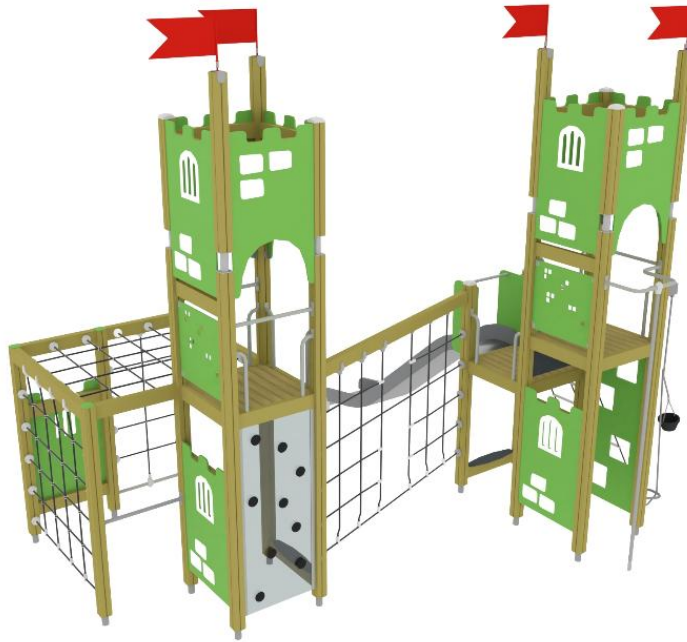

Q15797

CASTLE TOWER PLAY

User age	3+
Impact area, m ²	53
Max. free fall height, mm	2190
Safety info	EN 1176-1, 3 TÜV
Ropes	