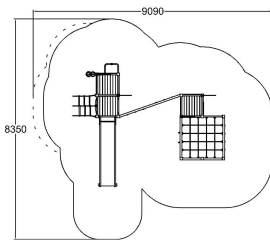

Q15797

CASTLE TOWER PLAY

User age	3+
Impact area, m ²	53
Max. free fall height, mm	2190
Safety info	EN 1176-1, 3 TÜV
Ropes	