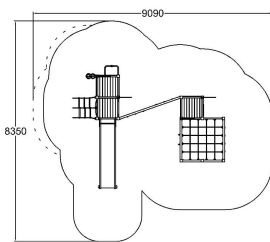

Q15797

CASTLE TOWER PLAY

User age	3+
Impact area, m ²	53
Max. free fall height, mm	2190
Safety info	EN 1176-1, 3 TÜV
Ropes	