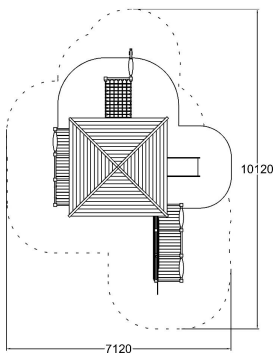

-  Climbing
1
-  Meeting points
3
-  Play panels
3
-  Roofs
1
-  Slides
1
-  Towers
2

User age	1+
Number of users	25
Product length, mm	7770
Product width, mm	4640
Product height, mm	3100
Impact area, m ²	13
Falling space, m ²	51
Height required, mm	4100
Max. free fall height, mm	1000
Safety info	EN 1176-1, 3 TÜV
Ropes	