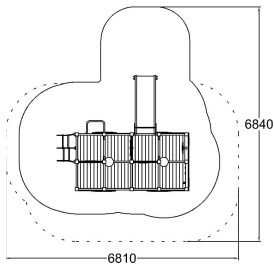

-  Climbing
1
-  Meeting points
4
-  Play panels
4
-  Slides
1

User age	1+
Number of users	16
Product length, mm	3860
Product width, mm	3370
Product height, mm	2250
Impact area, m ²	26
Height required, mm	3250
Max. free fall height, mm	1000
Safety info	EN 1176-1, 3 TÜV
Ropes	