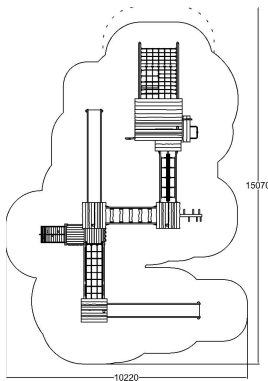

-  Balancing
2
-  Bridges
3
-  Climbing
8
-  Crawling
1
-  Meeting points
4
-  Roofs
4
-  Slides
2
-  Towers
4

User age	3+
Number of users	55
Product length, mm	11800
Product width, mm	6790
Product height, mm	4970
Impact area, m ²	106
Falling space, m ²	110
Height required, mm	6000
Max. free fall height, mm	2880
Safety info	EN 1176-1, 3 TÜV
Installation time (for 1), h	160
Ropes	