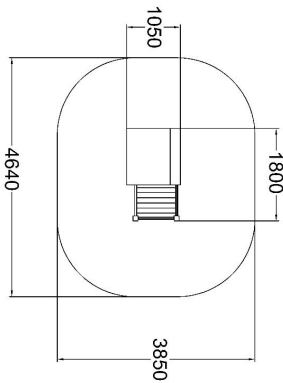

-  Dynamic
1
-  Meeting points
1
-  Play panels
2
-  Roofs
1
-  Towers
1

User age	1+
Product length, mm	1800
Product width, mm	1050
Impact area, m ²	9.8
Falling space, m ²	15.9
Max. free fall height, mm	200
Safety info	EN 1176-1, (11) TÜV