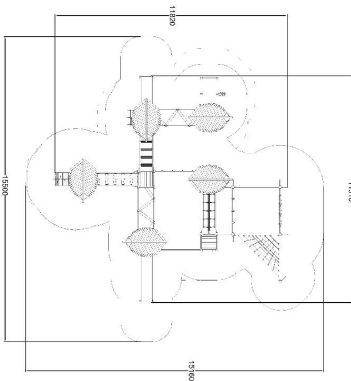

- 

Bridges
4
- 

Climbing
7
- 

Roofs
5
- 

Slides
3

User age	3+
Impact area, m ²	132
Max. free fall height, mm	2100
Safety info	EN 1176-1, 4 TÜV
Ropes	