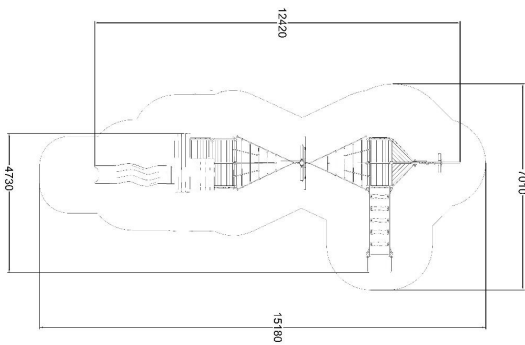

Q15736

SHIP MILLICENT WITH PLASTIC SLIDE

Impact area, m ²	65
Max. free fall height, mm	1470
Safety info	EN 1176-1, 4 TÜV