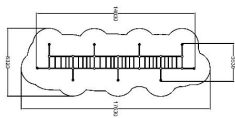

-  Climbing
1
-  Exercising
1
-  Towers
1

Product length, mm	14830
Product width, mm	3530
Product height, mm	2390
Impact area, m ²	90
Max. free fall height, mm	2360
Safety info	EN 1176-1 TÜV