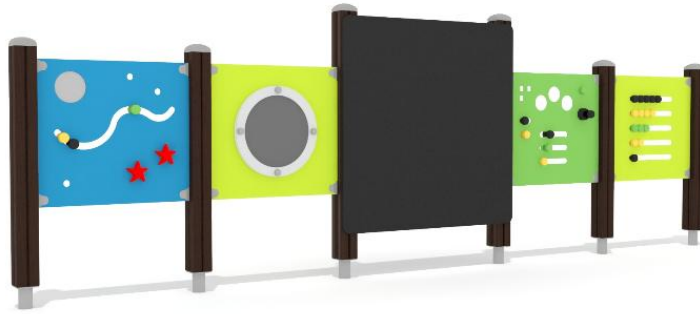

Q15713

PLAY WALL

Product length, mm	4300
Product width, mm	110
Product height, mm	1390
Safety info	EN 1176-1 TÜV