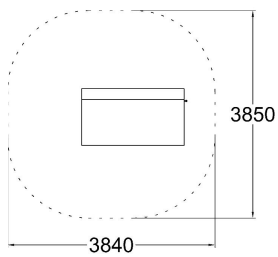

-  Meeting points
1
-  Play panels
2
-  Roofs
1

User age	1+
Number of users	5
Product length, mm	1900
Product width, mm	1050
Product height, mm	2320
Falling space, m ²	16
Height required, mm	2500
Max. free fall height, mm	270
Safety info	EN 1176-1 TÜV