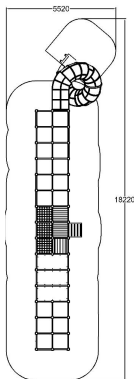

-  Climbing
8
-  Crawling
1
-  Play panels
1
-  Slides
1

User age	3+
Number of users	50
Product length, mm	14930
Product width, mm	3365
Product height, mm	3880
Impact area, m ²	76
Height required, mm	5000
Max. free fall height, mm	1000
Safety info	EN 1176-1, 3:2017 TÜV
Ropes	