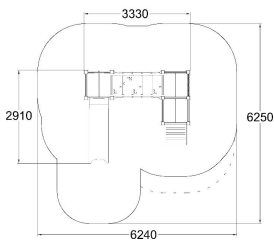

-  Balancing
1
-  Climbing
1
-  Meeting points
2
-  Play panels
2
-  Slides
1
-  Towers
2

User age	1+
Product length, mm	3300
Product width, mm	2900
Product height, mm	1730
Impact area, m ²	30
Falling space, m ²	32.5
Max. free fall height, mm	1000
Safety info	EN 1176-1, (3) TÜV
Ropes	