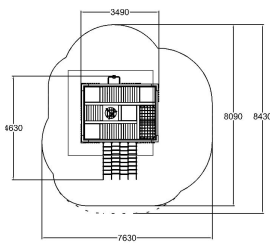

Q15652

SPECIAL CLIMBING CUBIC

User age	6+
Number of users	29
Impact area, m ²	50
Falling space, m ²	51.4
Height required, mm	5100
Safety info	EN 1176-1 TÜV
Ropes	