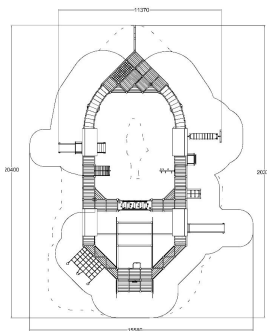

-  Balancing
3
-  Climbing
10
-  Play panels
26
-  Slides
3
-  Towers
10

Max. free fall height, mm	2900
Safety info	EN 1176-1, 3 TÜV
Ropes	