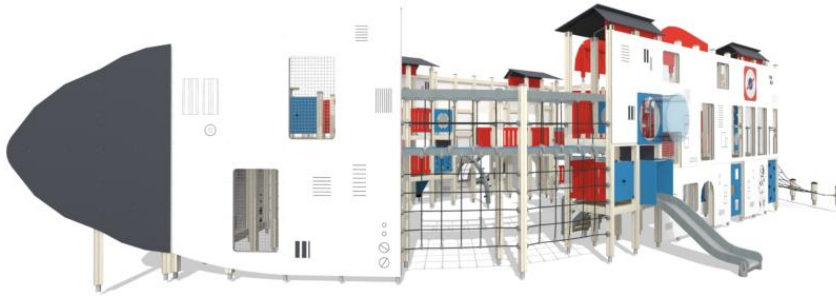

-  Balancing
3
-  Climbing
10
-  Play panels
26
-  Slides
3
-  Towers
10

Max. free fall height, mm	2900
Safety info	EN 1176-1, 3 TÜV
Ropes	