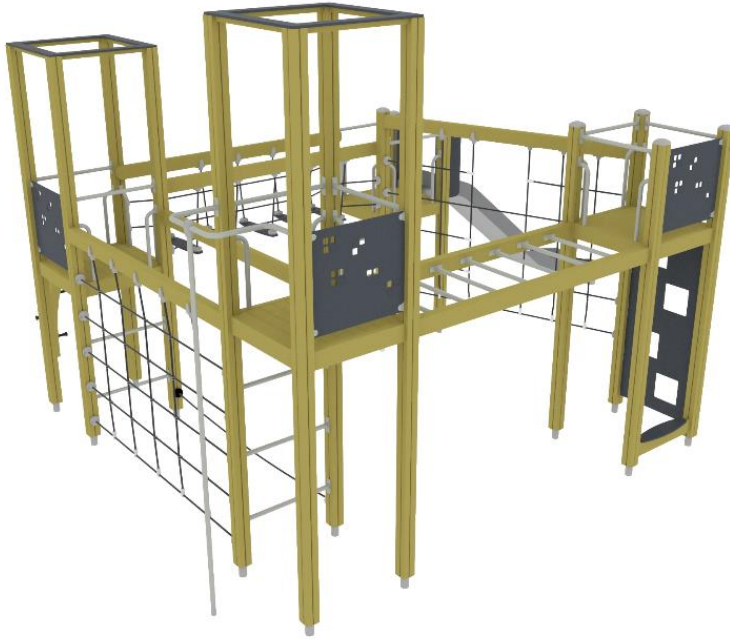

# MOTORIC TRAINING TRACK

Impact area, m <sup>2</sup>	66
Max. free fall height, mm	2470
Safety info	EN 1176-1:2017, EN 1176-3:2017
Ropes	🔥