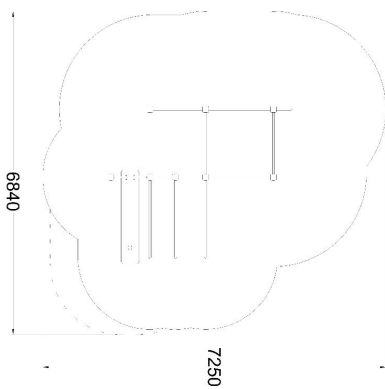

Q15638

**STREET WORK OUT**

Number of users	7
Product length, mm	3900
Product width, mm	3330
Product height, mm	2640
Impact area, m <sup>2</sup>	38.2
Falling space, m <sup>2</sup>	39.7
Max. free fall height, mm	2340
Safety info	EN 16630 TÜV