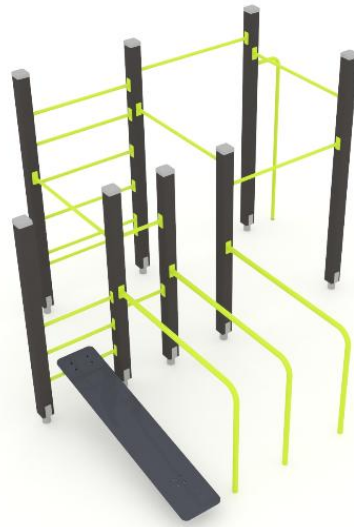

Q15638

**STREET WORK OUT**

Number of users	7
Product length, mm	3900
Product width, mm	3330
Product height, mm	2640
Impact area, m <sup>2</sup>	38.2
Falling space, m <sup>2</sup>	39.7
Max. free fall height, mm	2340
Safety info	EN 16630 TÜV