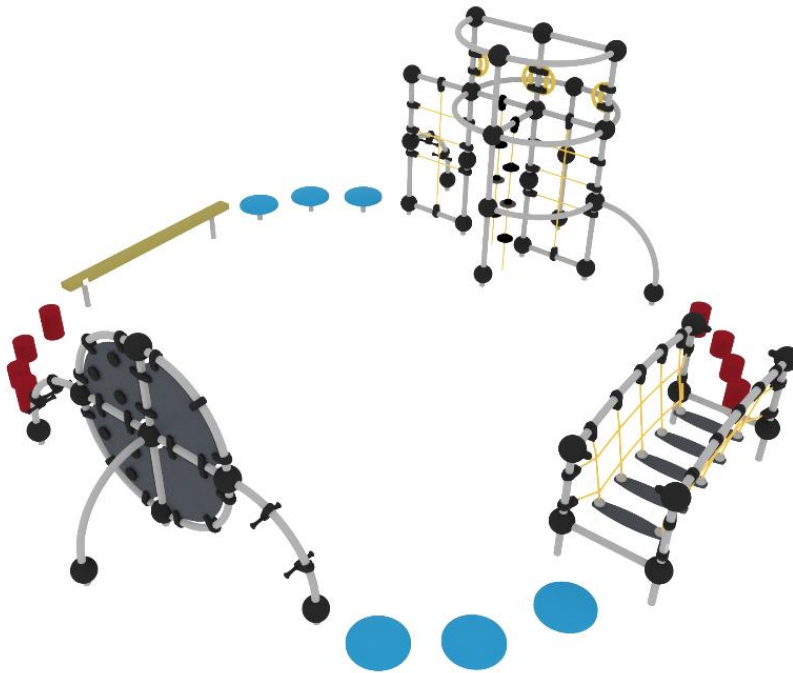

Q15615

CLIMBING CIRCLE

User age	3+
Number of users	20
Product length, mm	6910
Product width, mm	6430
Product height, mm	2530
Impact area, m ²	41
Falling space, m ²	71
Height required, mm	3530
Max. free fall height, mm	1740
Safety info	EN 1176-1 TÜV