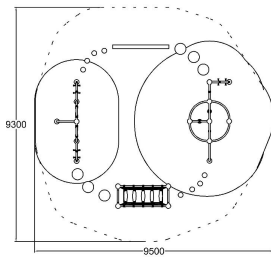

Q15615

CLIMBING CIRCLE

User age	3+
Number of users	20
Product length, mm	6910
Product width, mm	6430
Product height, mm	2530
Impact area, m ²	41
Falling space, m ²	71
Height required, mm	3530
Max. free fall height, mm	1740
Safety info	EN 1176-1 TÜV