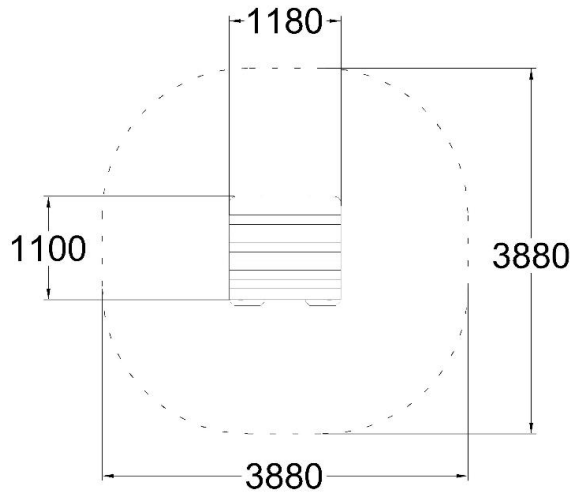

-  Meeting points
1
-  Play panels
1
-  Roofs
1
-  Towers
1

User age	1+
Safety info	EN 1176-1 TÜV