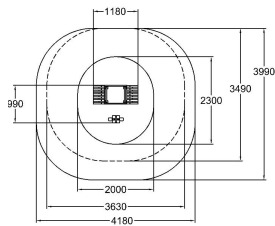

BENCH WORKOUT WITH PEDALS

Product length, mm	990
Product width, mm	1180
Product height, mm	730
Impact area, m ²	10.7
Max. free fall height, mm	610
Safety info	EN 16630 TÜV