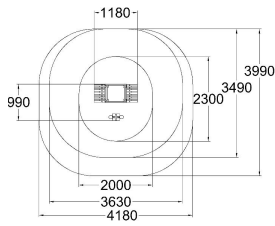

BENCH WORKOUT WITH PEDALS

Product length, mm	990
Product width, mm	1180
Product height, mm	730
Impact area, m ²	10.7
Max. free fall height, mm	610
Safety info	EN 16630 TÜV