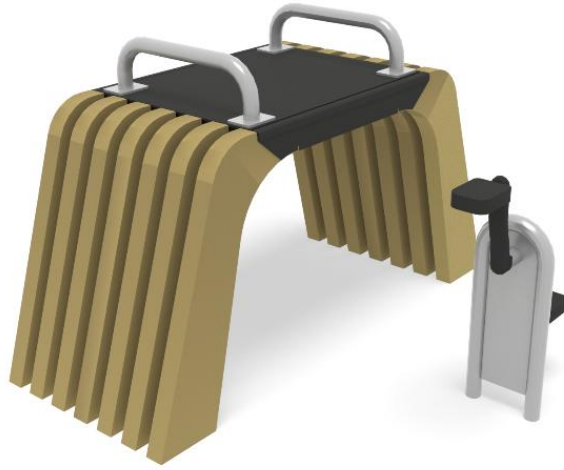

BENCH WORKOUT WITH PEDALS

Product length, mm	990
Product width, mm	1180
Product height, mm	730
Impact area, m ²	10.7
Max. free fall height, mm	610
Safety info	EN 16630 TÜV