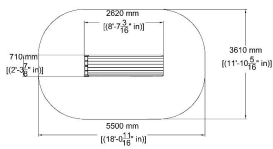

**TREE TRUNK TUNNEL**

User age	1+
Product length, mm	2620
Product width, mm	710
Product height, mm	750
Max. free fall height, mm	750
Safety info	EN 1176-1 TÜV