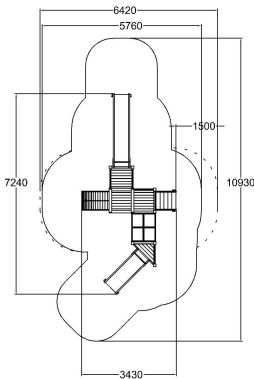

Q15578

ACTIVITY TOWER

User age	1+
Impact area, m ²	42
Max. free fall height, mm	1470
Safety info	EN 1176-1, 3 TÜV