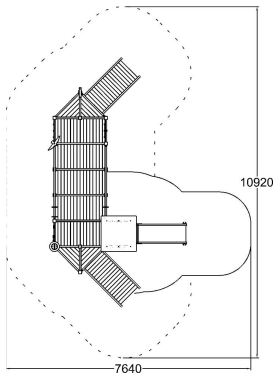

Q15574

INCLUSIVE PLAY

User age	1+
Impact area, m ²	29
Max. free fall height, mm	1000
Safety info	EN 1176-1, 3:2017 TÜV