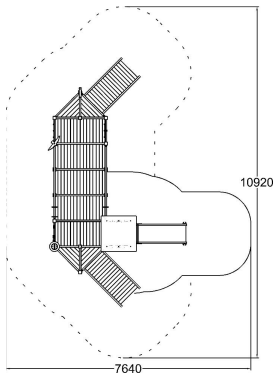

Q15574

INCLUSIVE PLAY

User age	1+
Number of users	18
Impact area, m ²	29
Max. free fall height, mm	1000
Safety info	EN 1176-1, 3:2017 TÜV