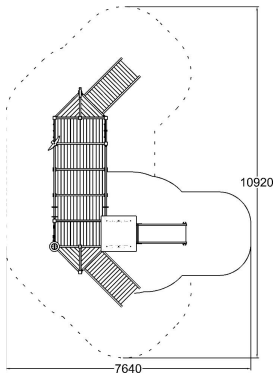

Q15574

INCLUSIVE PLAY

User age	1+
Impact area, m <sup>2</sup>	29
Max. free fall height, mm	1000
Safety info	EN 1176-1, 3:2017 TÜV