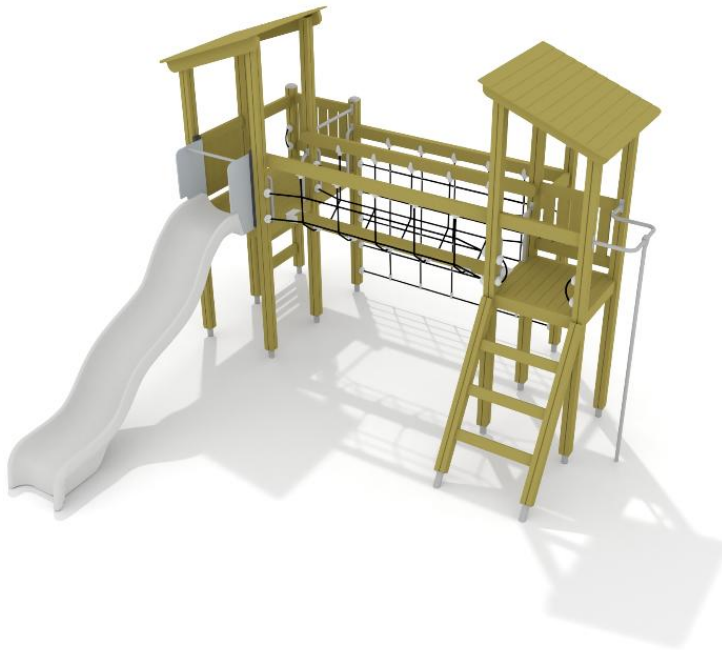

-  Bridges  
1
-  Climbing  
2
-  Roofs  
2
-  Slides  
2

User age	3+
Number of users	9
Product length, mm	4580
Product width, mm	4440
Product height, mm	3370
Impact area, m <sup>2</sup>	42.1
Falling space, m <sup>2</sup>	42.9
Max. free fall height, mm	1990
Safety info	EN 1176-1, 3 TÜV
Ropes	