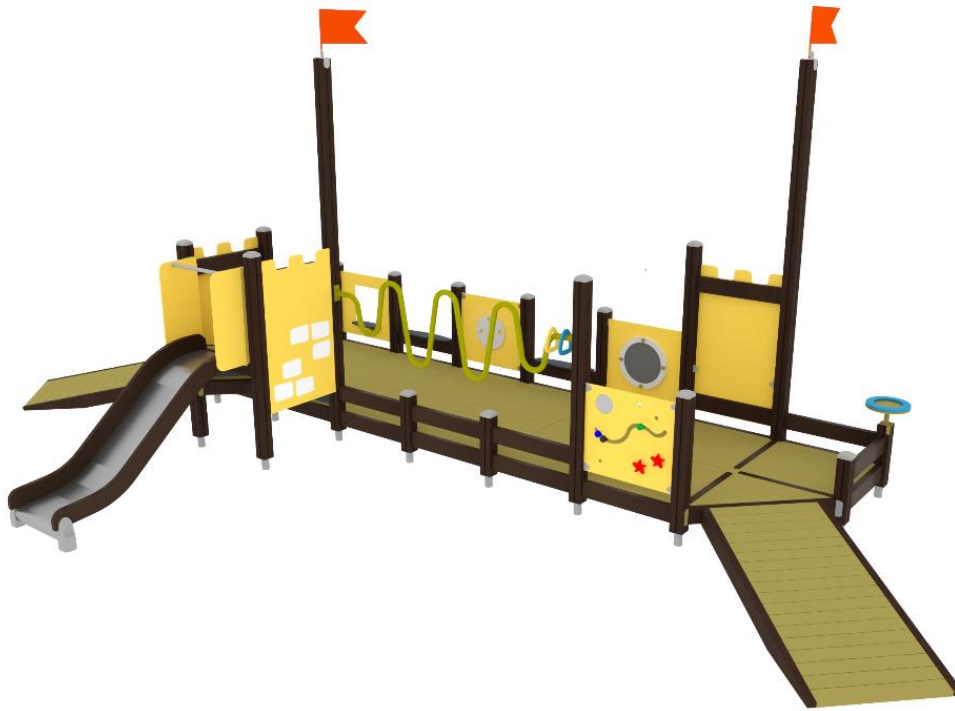

Q15569

PLAY FOR ALL

User age	1+
Impact area, m ²	24
Max. free fall height, mm	1000
Safety info	EN 1176-1, 3 TÜV