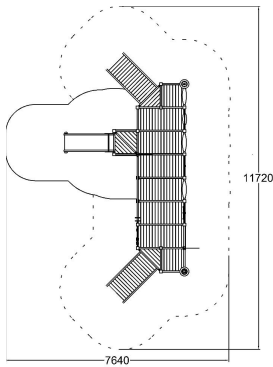

Q15569

PLAY FOR ALL

User age	1+
Impact area, m ²	24
Max. free fall height, mm	1000
Safety info	EN 1176-1, 3 TÜV