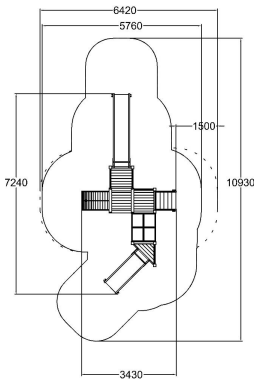

-  Climbing
1
-  Crawling
1
-  Meeting points
3
-  Roofs
1
-  Slides
2
-  Towers
3

User age	1+
Number of users	10
Impact area, m ²	42
Falling space, m ²	45
Max. free fall height, mm	1470
Safety info	EN 1176-1, 3 TÜV