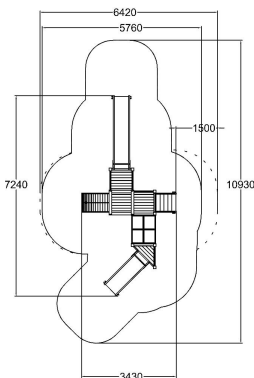

 Crawling
1

 Meeting points
3

 Slides
2

 Towers
3

User age	1+
Number of users	10
Product length, mm	7240
Product width, mm	3430
Product height, mm	3660
Impact area, m ²	42
Falling space, m ²	45
Height required, mm	4660
Max. free fall height, mm	1470
Safety info	EN 1176-1, 3 TÜV