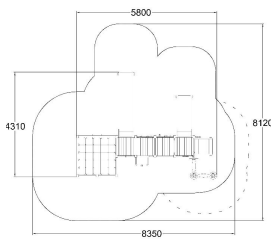

-  Balancing
2
-  Climbing
4
-  Crawling
2
-  Dynamic
2
-  Exercising
3
-  Meeting points
3
-  Play panels
6
-  Slides
3
-  Towers
3

Impact area, m ²	49
Max. free fall height, mm	1970
Safety info	EN 1176-1, (3) TÜV
Ropes	