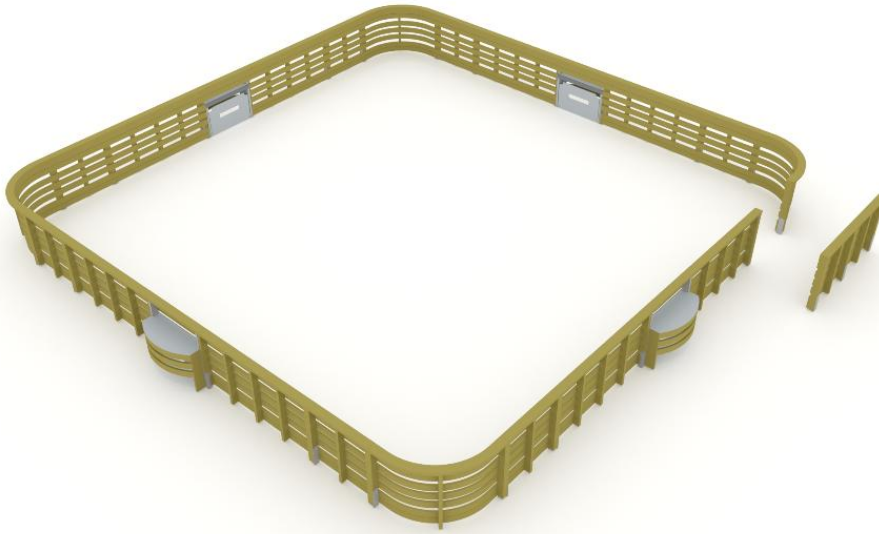

ACE FLOORBALL ARENA SQUARE WITH OPEN PART

Product length, mm	10780
Product width, mm	9870
Product height, mm	980
Safety info	EN 1176-1, EN 15312 TÜV