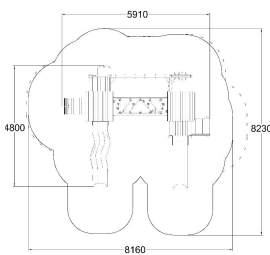

# ACTIVITY TOWERS

Impact area, m <sup>2</sup>	52
Max. free fall height, mm	1470
Safety info	EN 1176-1, 3 TÜV
Ropes	●