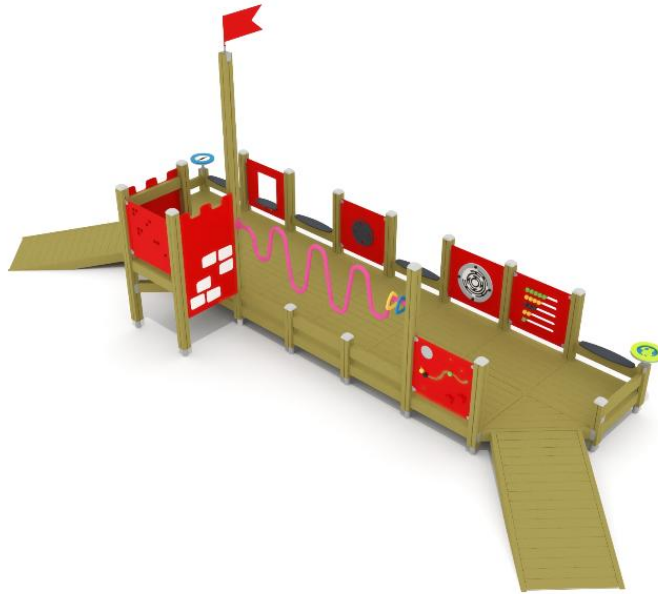

Q15434

INCLUSIVE PLAY

User age	1+
Number of users	36
Product length, mm	8720
Product width, mm	2920
Product height, mm	3460
Impact area, m ²	17.8
Falling space, m ²	54.8
Max. free fall height, mm	870
Safety info	EN 1176-1 TÜV