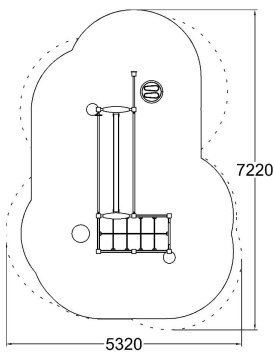

# SENIOR SPORT CLASSIC

Impact area, m <sup>2</sup>	26
Max. free fall height, mm	420
Safety info	EN 16630:2015 TÜV
Ropes	