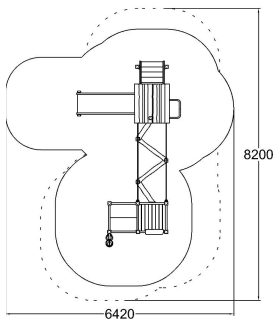

PLAY TOWER AND SAND PLAY

Impact area, m ²	31
Max. free fall height, mm	1000
Safety info	EN 1176-1, 3:2017 TÜV